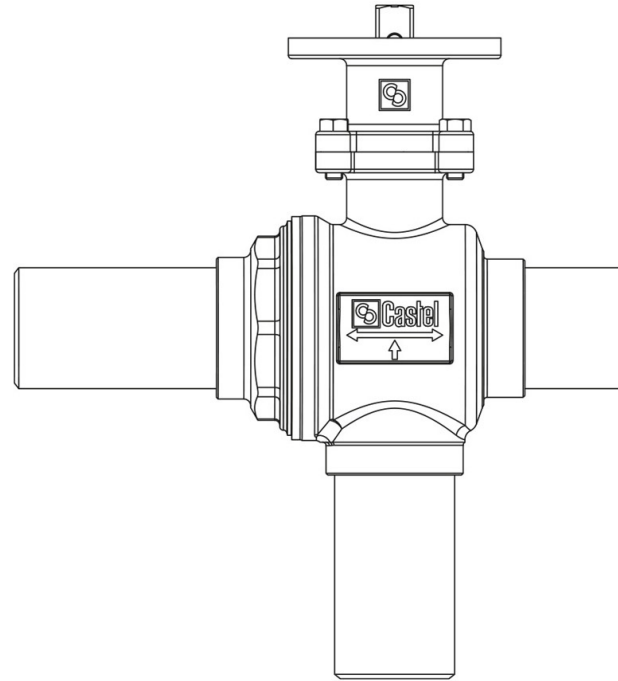

Product Code

**6698EB/M22**

3-Ways Valves to be motorized CO2  
22mm W  
PS = 140 bar

### Product Details

Part number (1) 6698EB/M22

Part number (1)

Connections ODS Ø [in.]

Connections W Ø [mm] 22

Ball port Ø [mm] 19

Kv [m<sup>3</sup>/h] 10,7

PS [bar] 140