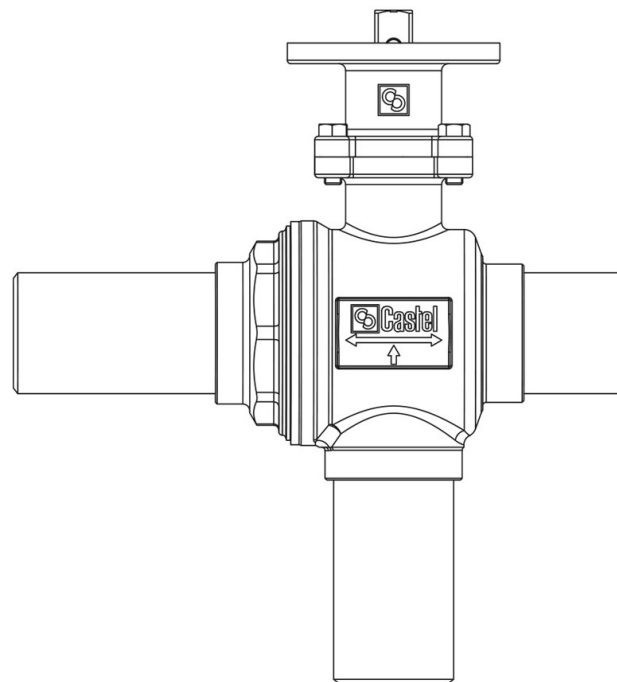

Product Code

6698EB/M18

3-Ways Valves to be motorized CO2
18mm ODS
PS = 140 bar

Product use

Accessories for use with refrigerant R744.

Product Details

Part number (1) 6698EB/M18

Part number (1) NEW

Connections ODS Ø [in.] -

Connections W Ø [mm] 18

Ball port Ø [mm] 13,5

Kv [m³/h] 4,6

PS [bar] 140

MWP [psi] (2) 2030

TS [°C] min. -40

TS [°C] max. +150

Package pcs 1

Notes where expressly stated

NB: proportional flow versions available

(1): with adapter for actuators with ISO mounting flange

(2): according to UL approval

(3): not UL approved

(4): UL approval ongoing