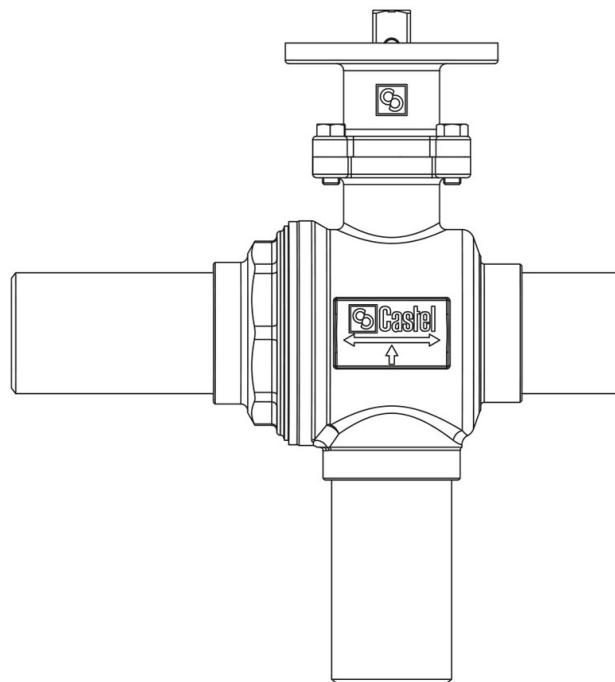

Product Code

6698EB/M18

3-Ways Valves to be motorized CO2
18mm ODS
PS = 140 bar

Product use

Accessories for use with refrigerant R744.

Product Details

Part number (1) 6698EB/M18

Part number (1) NEW

Connections ODS Ø [in.] -

Connections W Ø [mm] 18

Ball port Ø [mm] 13,5

Kv [m³/h] 4,6

PS [bar] 140

MWP [psi] (2) 2030

TS [°C] min. -40

TS [°C] max. +150

Package pcs 1

Notes where expressly stated

NB: proportional flow versions available

(1): with adapter for actuators with ISO mounting flange

(2): according to UL approval

(3): not UL approved

(4): UL approval ongoing