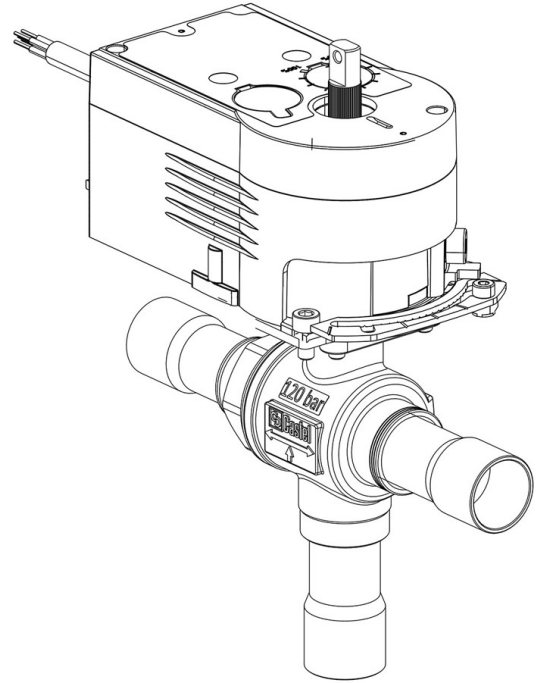

Product Code

6697EM/9A6

3-Ways Motorized Ball Valve CO2
1.1/8" ODS 230V
 PS = 130 bar

Product use

Accessories for use with refrigerant R744.

Product Details

Part number (1) 6697EM/9A6

Part number (1)

Connections ODS Ø [in.] 1.1/8"

Connections ODS Ø [mm]

P/N Actuator 9700/RA6

Torque [Nm] 10

Ball port Ø [mm] 24

Kv [m³/h] 15,9

PS [bar] 130

TS [°C] min. -40

(1): including actuator and mounting plate
NB: proportional flow versions available