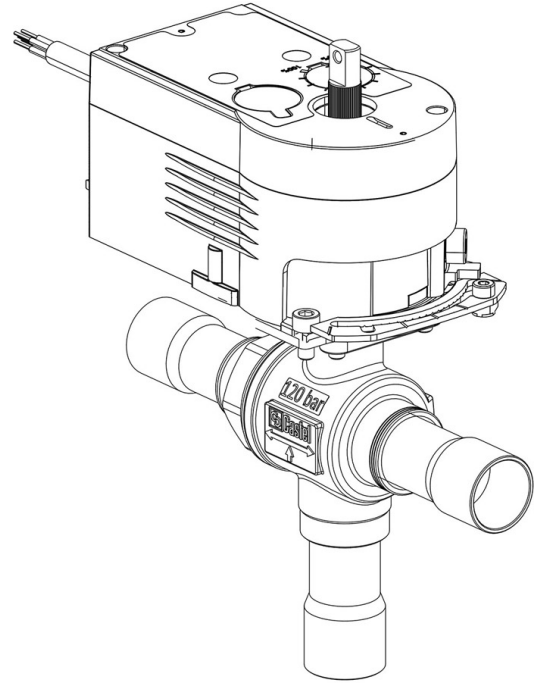

Product Code

6697EM/7A6

3-Ways Motorized Ball Valve CO2
7/8" ODS 230V
PS = 130 bar

Product use

Accessories for use with refrigerant R744.

Product Details

Part number (1) 6697EM/7A6

Part number (1)

Connections ODS Ø [in.] 7/8"

Connections ODS Ø [mm] 22

P/N Actuator 9700/RA6

Torque [Nm] 10

Ball port Ø [mm] 19

Kv [m³/h] 10,7

PS [bar] 130

TS [°C] min. -40

(1): including actuator and mounting plate
NB: proportional flow versions available