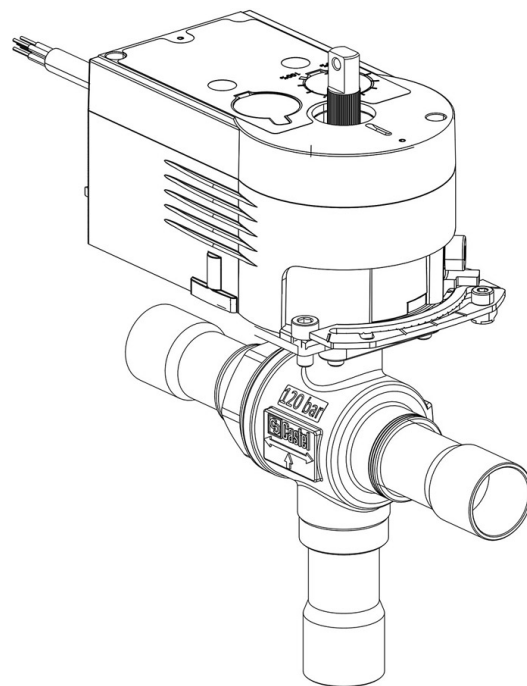

Product Code

6697EM/7A6

3-Ways Motorized Ball Valve CO2
7/8" ODS 230V
PS = 130 bar

Product use

Accessories for use with refrigerant R744.

Product Details

Part number (1) 6697EM/7A6

Part number (1)

Connections ODS Ø [in.] 7/8"

Connections ODS Ø [mm] 22

P/N Actuator 9700/RA6

Torque [Nm] 10

Ball port Ø [mm] 19

Kv [m³/h] 10,7

PS [bar] 130

TS [°C] min. -40

(1): including actuator and mounting plate
NB: proportional flow versions available