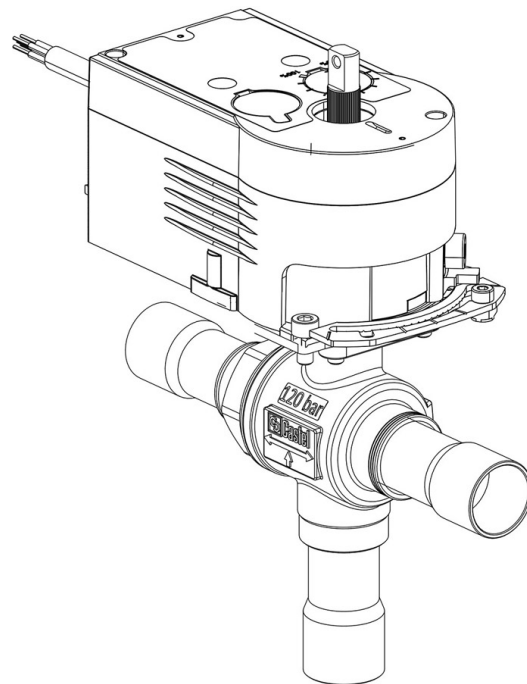

Product Code

6697EM/6A6

3-Ways Motorized Ball Valve-CO2
3/4" ODS 230V
PS = 130 bar

Product use

Accessories for use with refrigerant R744.

Product Details

Part number (1) 6697EM/6A6

Part number (1) NEW

Connections ODS Ø [in.] 3/4"

Connections ODS Ø [mm] -

P/N Actuator 9700/RA6

Torque [Nm] 10

Ball port Ø [mm] 13,5

Kv [m³/h] 4,6

PS [bar] 130

TS [°C] min. -40

TS [°C] max. +150

Package pcs 1

Notes where expressly stated

(1): including actuator and mounting plate

NB: proportional flow versions available