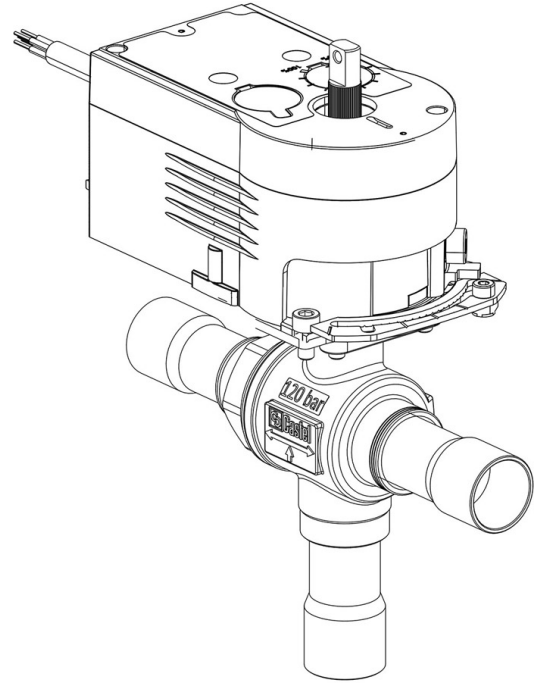

## Product Code

# 6697EM/4A6

3-Ways Motorized Ball Valve-CO2  
1/2" ODS 230V<br>PS = 130 bar

## Product Details

Part number (1) 6697EM/4A6

Part number (1) NEW

Connections ODS Ø [in.] 1/2"

Connections ODS Ø [mm] -

P/N Actuator 9700/RA6

Torque [Nm] 10

Ball port Ø [mm] 13,5