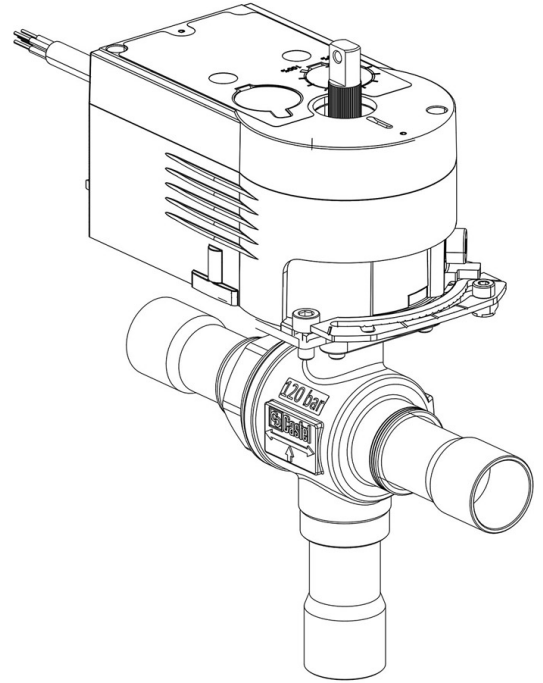

Product Code

6697EM/3A2

3-Ways Motorized Ball Valve-CO2
1/2" ODS 24V
PS = 130 bar

Product use

Accessories for use with refrigerant R744.

Product Details

Part number (1) 6697EM/3A2

Part number (1) NEW

Connections ODS Ø [in.] 3/8"

Connections ODS Ø [mm] -

P/N Actuator 9700/RA2

Torque [Nm] 10

Ball port Ø [mm] 13,5

Kv [m³/h] 4,6

PS [bar] 130

TS [°C] min. -40

TS [°C] max. +150

Package pcs 1

Notes where expressly stated

(1): including actuator and mounting plate

NB: proportional flow versions available