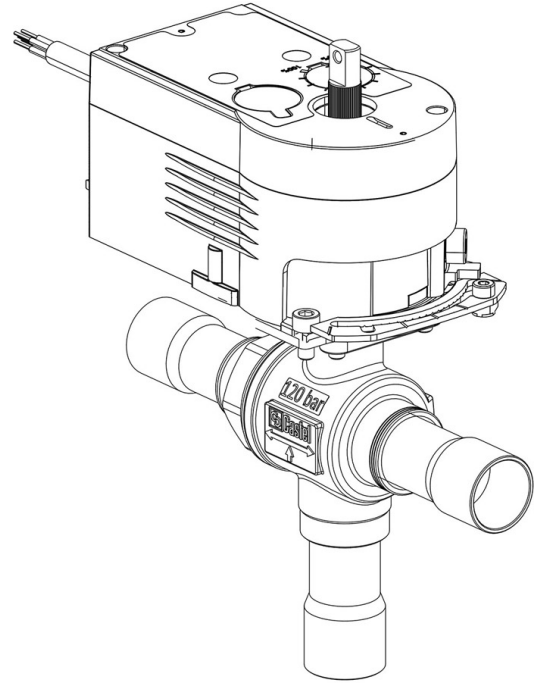

## Product Code

# 6697EM/3A2

3-Ways Motorized Ball Valve-CO2  
1/2" ODS 24V<br>PS = 130 bar

### Product Details

Part number (1) 6697EM/3A2

Part number (1) NEW

Connections ODS Ø [in.] 3/8"

Connections ODS Ø [mm] -

P/N Actuator 9700/RA2

Torque [Nm] 10

Ball port Ø [mm] 13,5