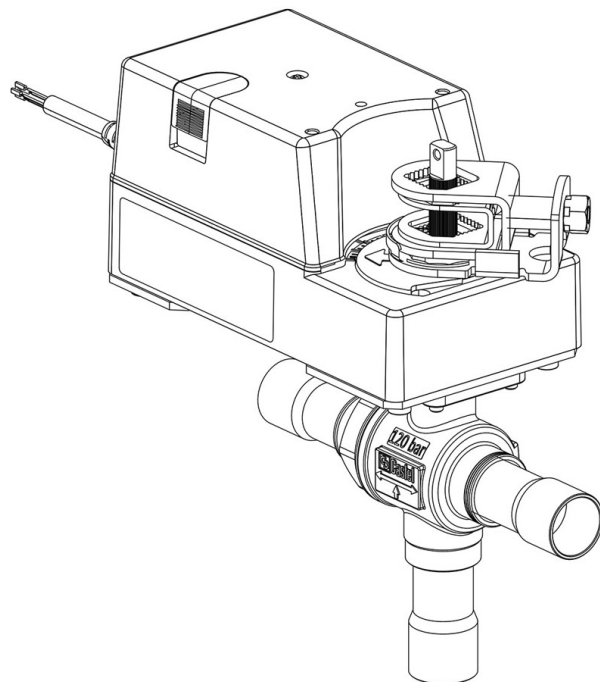

# 6697EM/11A6

3-Ways Motorized Ball Valve CO2  
1.3/8" ODS 230V <br> PS = 130 bar