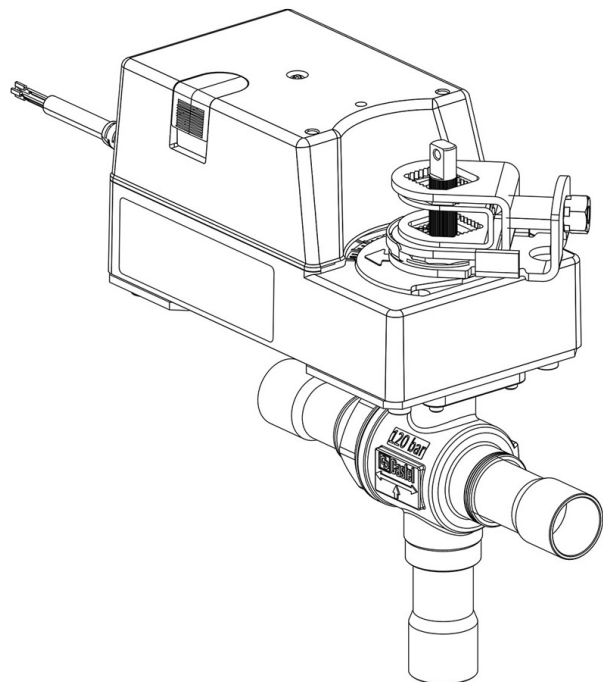

Product Code

6697EM/11A6

3-Ways Motorized Ball Valve CO2
1.3/8" ODS 230V
PS = 130 bar

Product use

Accessories for use with refrigerant R744.

Product Details

Part number (1) 6697EM/11A6

Part number (1)

Connections ODS Ø [in.] 1.3/8"

Connections ODS Ø [mm] 35

P/N Actuator 9720/RA6

Torque [Nm] 30

Ball port Ø [mm] 28

Kv [m³/h] 20,3

PS [bar] 130

TS [°C] min. -40