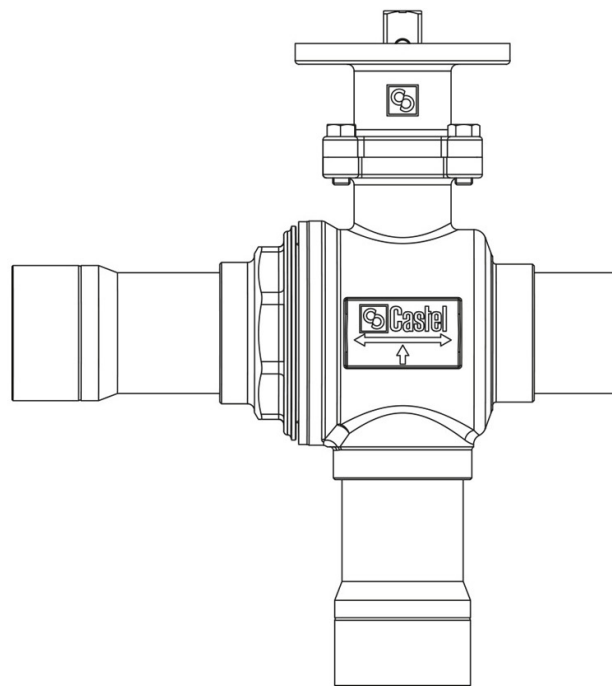

# 6697EB/6

3-Ways Manual Ball Valve CO2  
3/4" ODS<br>PS = 130 bar

### Product Details

Part number (1) 6697EB/6

Part number (1) NEW

Connections ODS Ø [in.] 3/4"

Connections ODS Ø [mm] -

Ball port Ø [mm] 13,5

Kv [m<sup>3</sup>/h] 4,6

PS [bar] 130