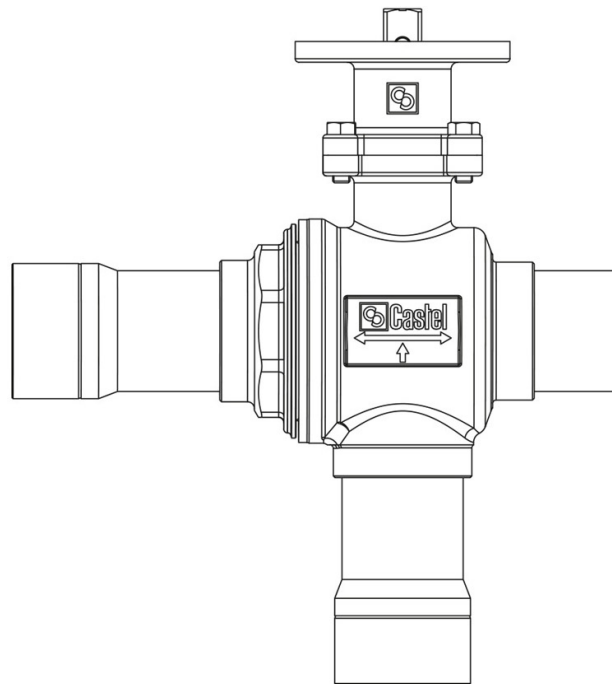

Product Code

6697EB/4

3-Ways Valves to be motorized CO2
1/2 ODS
PS = 130 bar

Product use

Accessories for use with refrigerant R744.

Product Details

Part number (1) 6697EB/4

Part number (1) NEW

Connections ODS Ø [in.] 1/2"

Connections ODS Ø [mm] -

Ball port Ø [mm] 13,5

Kv [m³/h] 4,6

PS [bar] 130

MWP [psi] (2) 1885

TS [°C] min. -40

TS [°C] max. +150

Package pcs 1

Notes where expressly stated

NB: proportional flow versions available

(1): with adapter for actuators with ISO mounting flange

(2): according to UL approval

(3): not UL approved

(4): UL approval ongoing