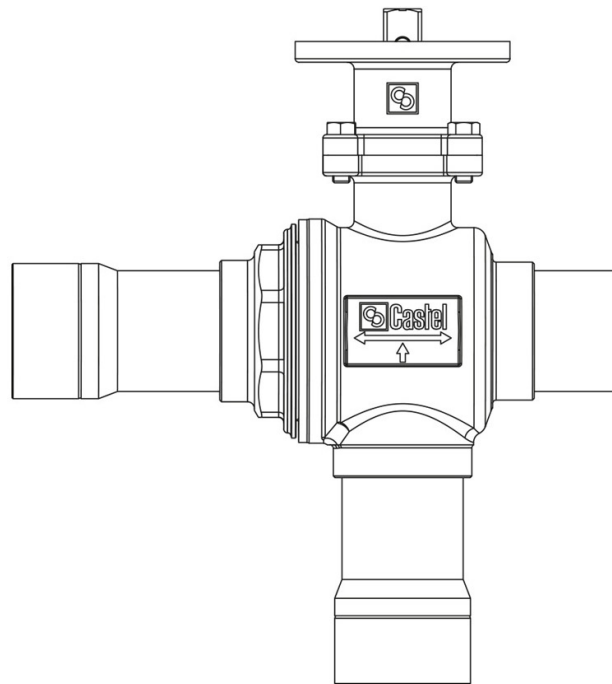

Product Code

6697EB/3

3-Ways Valves to be motorized CO2
3/8" ODS
PS = 130 bar

Product use

Accessories for use with refrigerant R744.

Product Details

Part number (1) 6697EB/3

Part number (1) NEW

Connections ODS Ø [in.] 3/8"

Connections ODS Ø [mm] -

Ball port Ø [mm] 13,5

Kv [m³/h] 4,6

PS [bar] 130

MWP [psi] (2) 1885

TS [°C] min. -40

TS [°C] max. +150

Package pcs 1

Notes where expressly stated

NB: proportional flow versions available

(1): with adapter for actuators with ISO mounting flange

(2): according to UL approval

(3): not UL approved

(4): UL approval ongoing