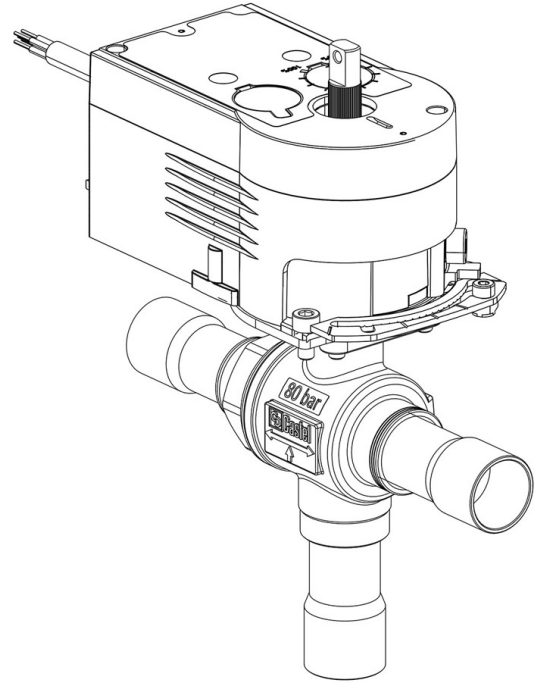

Product Code

6690EM/M28A6

3-Ways Motorized Ball Valve CO2
28mm ODS 230V
PS = 80 bar

Product use

Accessories for use with refrigerant R744.

Product Details

Part number (1) 6690EM/M28A6

Part number (1)

Connections ODS Ø [in.]

Connections ODS Ø [mm] 28

P/N Actuator 9700/RA6

Torque [Nm] 10

Ball port Ø [mm] 24

Kv [m³/h] 15,9

PS [bar] 80

TS [°C] min. -40

(1): including actuator and mounting plate
NB: proportional flow versions available