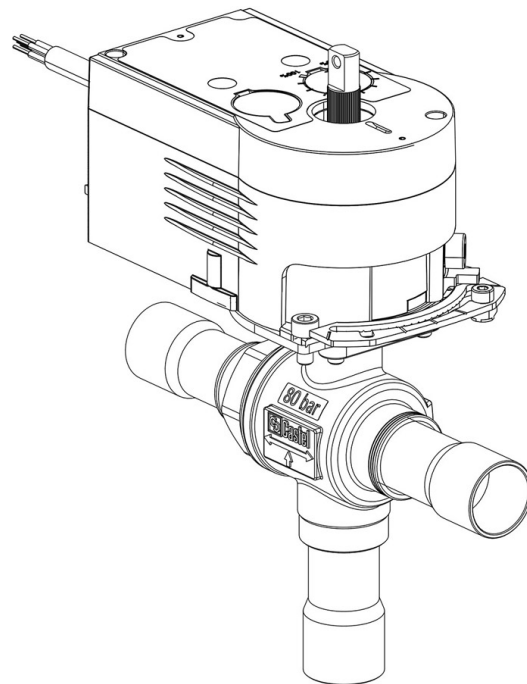

Product Code

6690EM/M12A6

3-Ways Motorized Ball Valve-CO2
12mm ODS 230V
PS = 80 bar

Product use

Accessories for use with refrigerant R744.

Product Details

Part number (1) 6690EM/M12A6

Part number (1) NEW

Connections ODS Ø [in.] -

Connections ODS Ø [mm] 12

P/N Actuator 9700/RA6

Torque [Nm] 10

Ball port Ø [mm] 13,5

Kv [m³/h] 4,6

PS [bar] 80

TS [°C] min. -40

TS [°C] max. +150

Package pcs 1

Notes where expressly stated

(1): including actuator and mounting plate

NB: proportional flow versions available