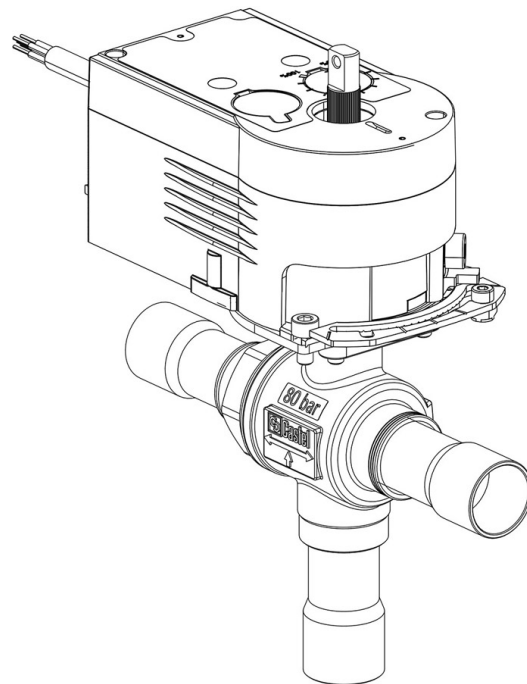

Product Code

**6690EM/9A2**

3-Ways Motorized Ball Valve CO2  
1.1/8" ODS 24V PS = 80 bar

### Product Details

Part number (1) 6690EM/9A2

Part number (1)

Connections ODS Ø [in.] 1.1/8"

Connections ODS Ø [mm]

P/N Actuator 9700/RA2

Torque [Nm] 10

Ball port Ø [mm] 24