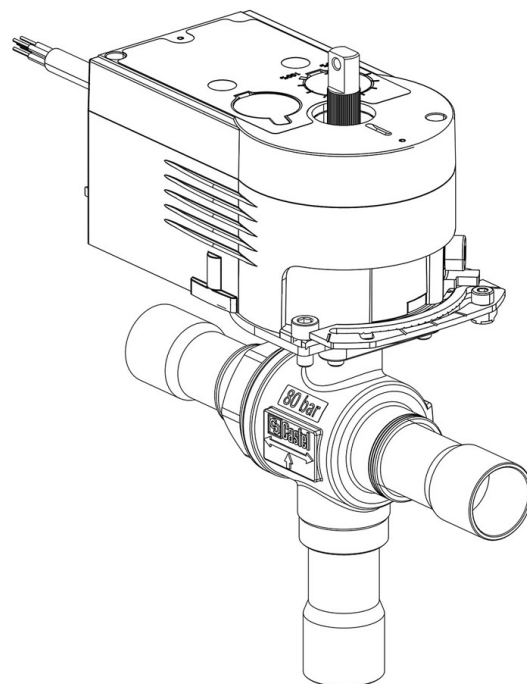

Product Code

6690EM/9A2

3-Ways Motorized Ball Valve CO2
1.1/8" ODS 24V PS = 80 bar

Product use

Accessories for use with refrigerant R744.

Product Details

Part number (1) 6690EM/9A2

Part number (1)

Connections ODS Ø [in.] 1.1/8"

Connections ODS Ø [mm]

P/N Actuator 9700/RA2

Torque [Nm] 10

Ball port Ø [mm] 24

Kv [m³/h] 15,9

PS [bar] 80

TS [°C] min. -40

TS [°C] max. +150

Package pcs 1

Notes where expressly stated

(1): including actuator and mounting plate
NB: proportional flow versions available