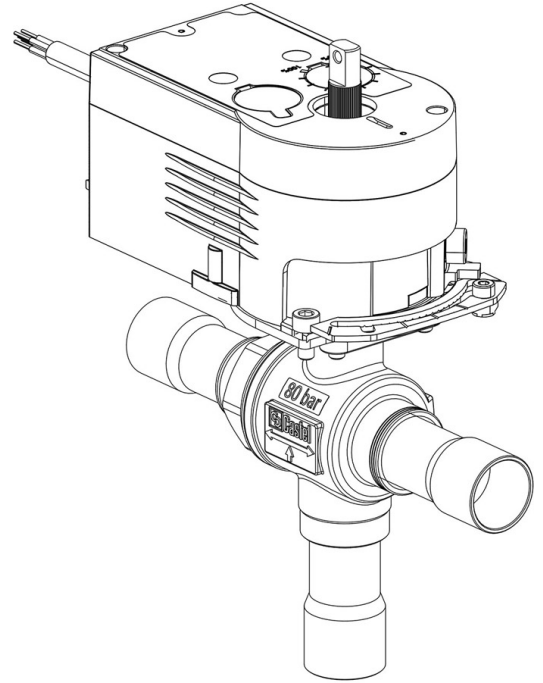

Product Code

6690EM/7A6

3-Ways Motorized Ball Valve CO2
7/8"-22mm ODS 230V
PS = 80 bar

Product use

Accessories for use with refrigerant R744.

Product Details

Part number (1) 6690EM/7A6

Part number (1)

Connections ODS Ø [in.] 7/8"

Connections ODS Ø [mm] 22

P/N Actuator 9700/RA6

Torque [Nm] 10

Ball port Ø [mm] 19

Kv [m³/h] 10,7

PS [bar] 80

TS [°C] min. -40

(1): including actuator and mounting plate
NB: proportional flow versions available