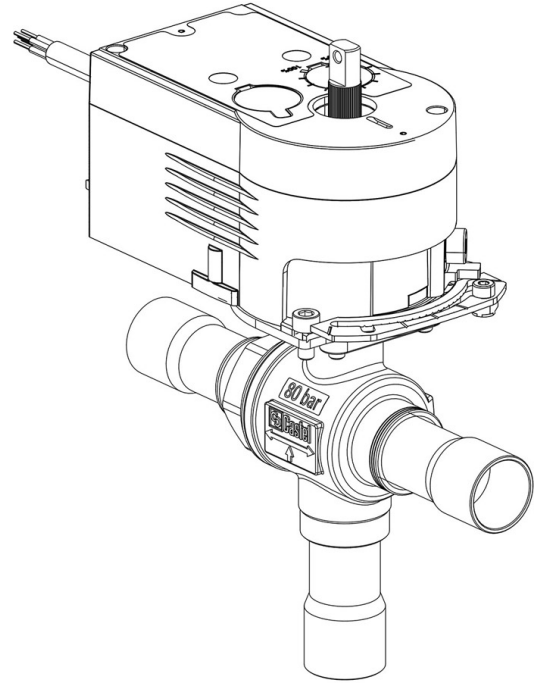

Product Code

**6690EM/7A6**

3-Ways Motorized Ball Valve CO2  
7/8"-22mm ODS 230V<br>PS = 80 bar

### Product Details

Part number (1) 6690EM/7A6

Part number (1)

Connections ODS Ø [in.] 7/8"

Connections ODS Ø [mm] 22

P/N Actuator 9700/RA6

Torque [Nm] 10

Ball port Ø [mm] 19