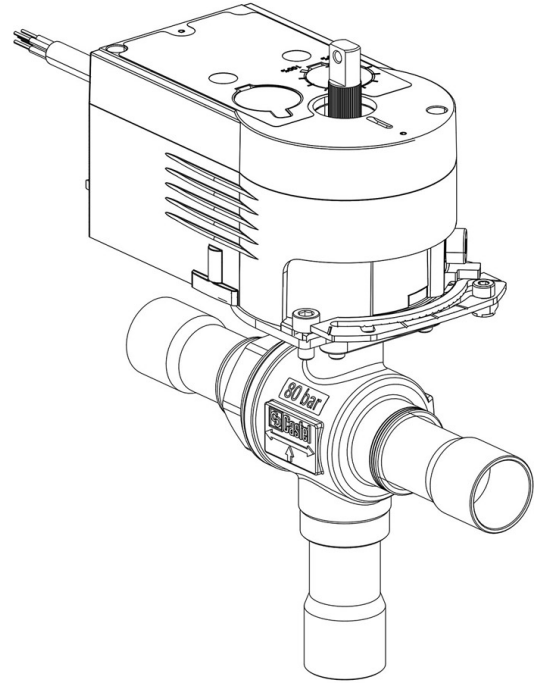

Product Code

6690EM/6A6

3-Ways Motorized Ball Valve-CO2
3/4" ODS 230V
PS = 80 bar

Product use

Accessories for use with refrigerant R744.

Product Details

Part number (1) 6690EM/6A6

Part number (1) NEW

Connections ODS Ø [in.] 3/4"

Connections ODS Ø [mm] -

P/N Actuator 9700/RA6

Torque [Nm] 10

Ball port Ø [mm] 13,5

Kv [m³/h] 4,6

PS [bar] 80

TS [°C] min. -40

TS [°C] max. +150

Package pcs 1

Notes where expressly stated

(1): including actuator and mounting plate

NB: proportional flow versions available