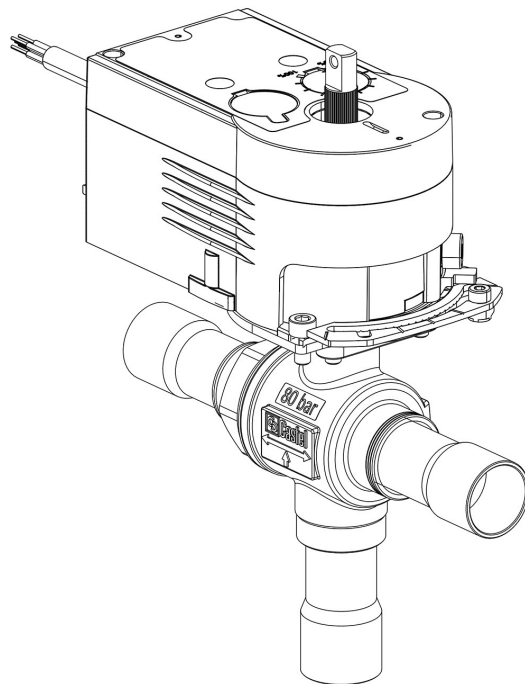

# 6690EM/3A2

3 Ways Motorized Ball Valve CO2  
3/8" ODS 24V<br>PS = 90 bar

## Product Details

Part number (1) 6690EM/3A2

Part number (1)

Connections ODS Ø [in.] 3/8"

Connections ODS Ø [mm] -

P/N Actuator 9700/RA2

Torque [Nm] 10

Ball port Ø [mm] 13,5