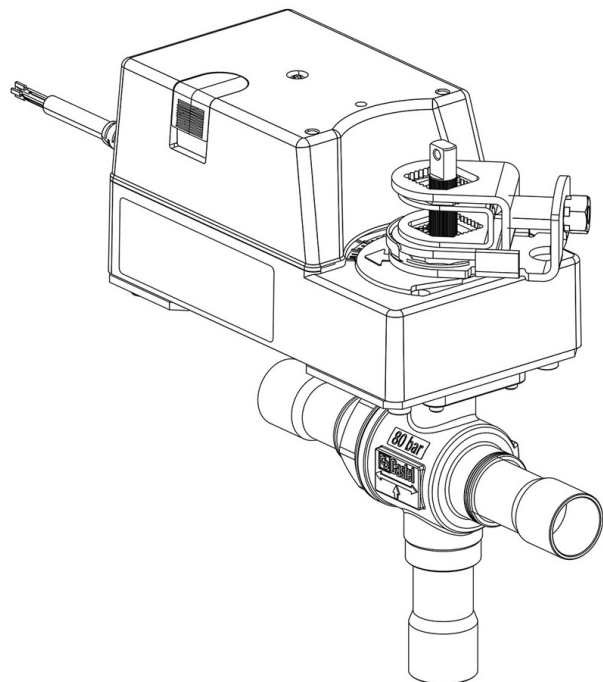

Product Code

6690EM/13A6

3-Ways Motorized Ball Valve CO2
1.5/8" ODS 230V
PS = 80 bar

Product use

Accessories for use with refrigerant R744.

Product Details

Part number (1) 6690EM/13A6

Part number (1)

Connections ODS Ø [in.] 1.5/8"

Connections ODS Ø [mm]

P/N Actuator 9720/RA6

Torque [Nm] 30

Ball port Ø [mm] 37

Kv [m³/h] 38,5

PS [bar] 80

TS [°C] min. -40

TS [°C] max. +150

Package pcs 1

Notes where expressly stated

(1): including actuator and mounting plate
NB: proportional flow versions available