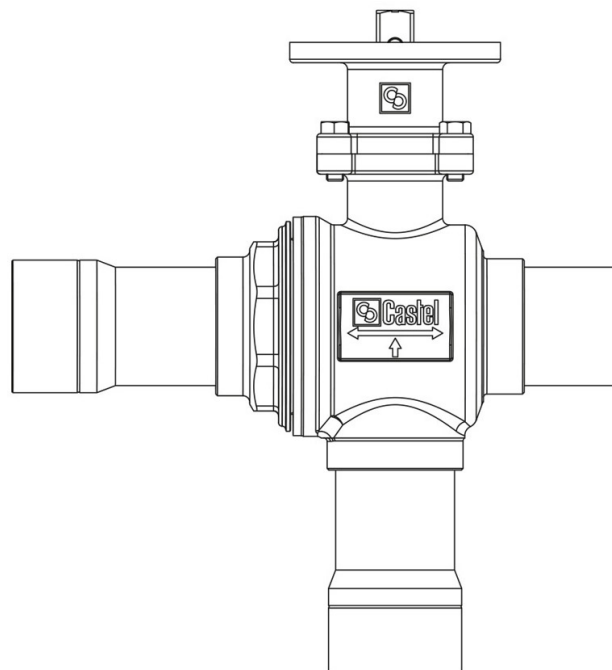

Product Code

6690EB/M28

3-Ways Valves to be motorized CO2
28mm ODS
PS = 80 bar

Product use

Accessories for use with refrigerant R744.

Product Details

Part number (3) 6690EB/M28

Part number (3)

Connections ODS Ø [in.]

Connections ODS Ø [mm] 28

Ball port Ø [mm] 24

Kv [m³/h] 15,9

PS [bar] 80

MWP [psi] (1) 1160

TS [°C] min. -40

TS [°C] max. +150